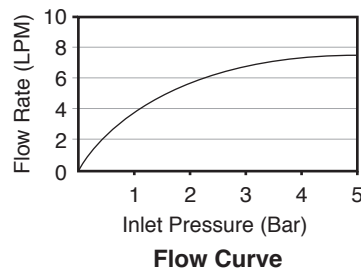

For a full range of color finishes in your market please contact your local Kohler representative.

Note: Flow rates are approximate. (1 gallon = 3.785 liters, 1 bar = 14.5 psi)

Dimensions are approximate.